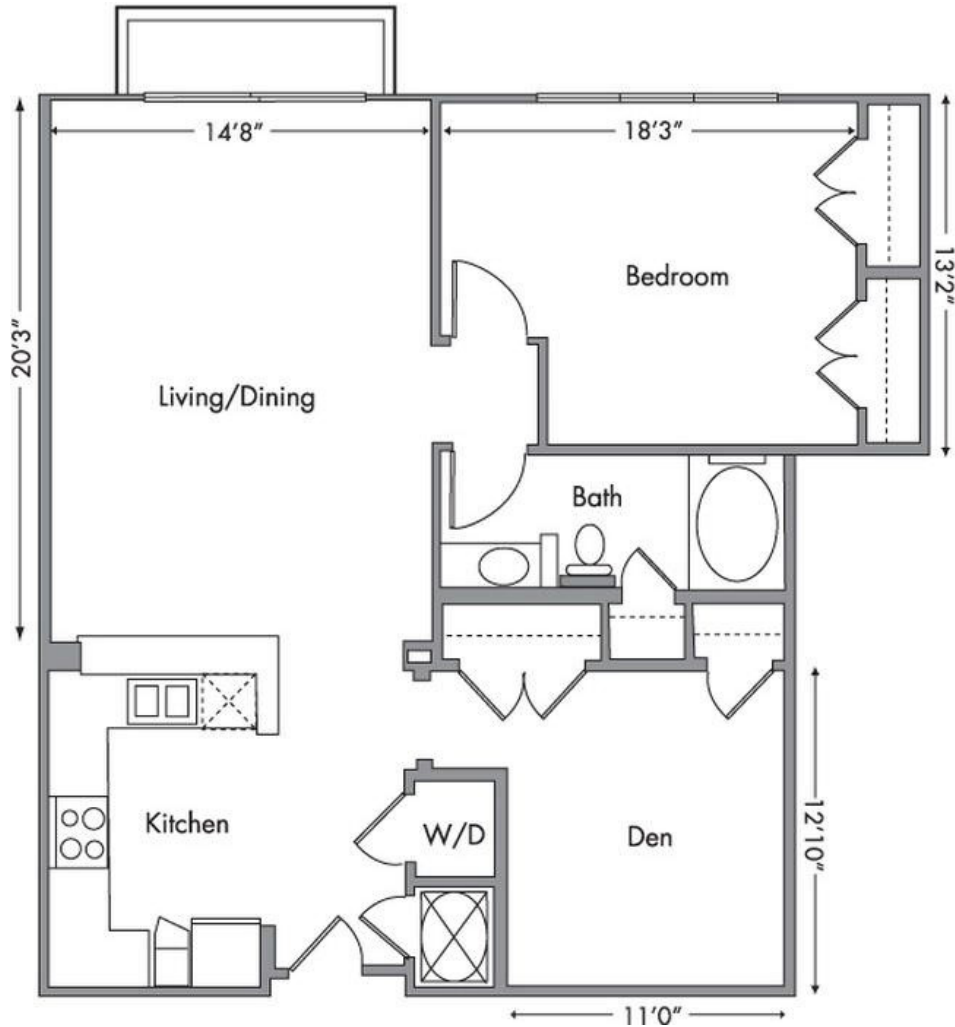

Copenhagen

1 BED / 1 BATH
DEN

986

SQ. FT.

COSMOPOLITAN
on the canal

310 W Michigan St. | Indianapolis, IN 46202

www.cosmopolitanonthecanal.com

Floor plans are artist's rendering. All dimensions are approximate. Actual product and specifications may vary in dimension or detail. Not all features are available in every apartment. Prices and availability are subject to change. Please see a representative for details.