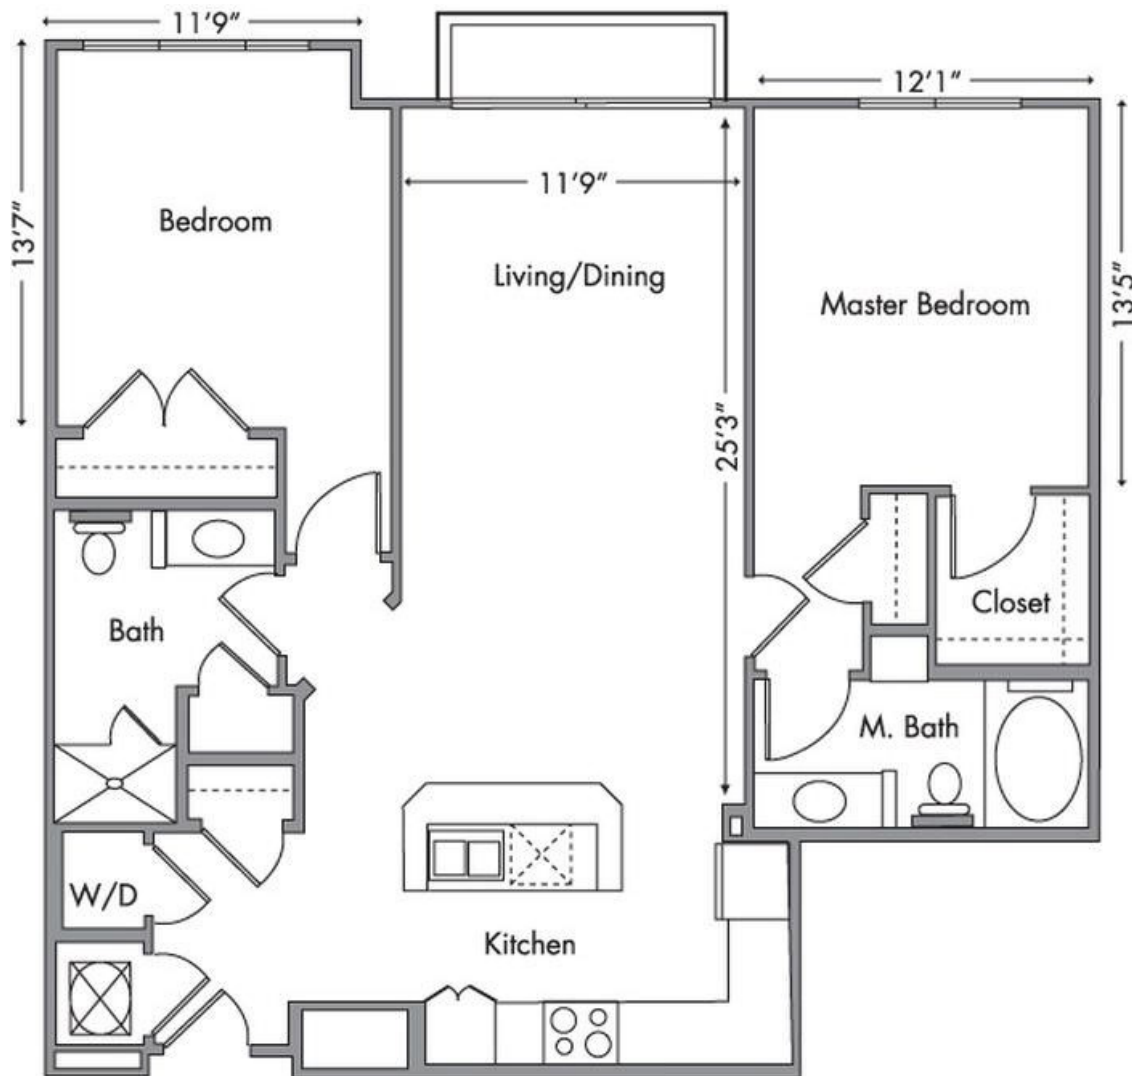

Singapore

2 BED / 2 BATH

1111-1133

SQ. FT.

COSMOPOLITAN
on the canal

310 W Michigan St. | Indianapolis, IN 46202

www.cosmopolitanonthecanal.com

Floor plans are artist's rendering. All dimensions are approximate. Actual product and specifications may vary in dimension or detail. Not all features are available in every apartment. Prices and availability are subject to change. Please see a representative for details.